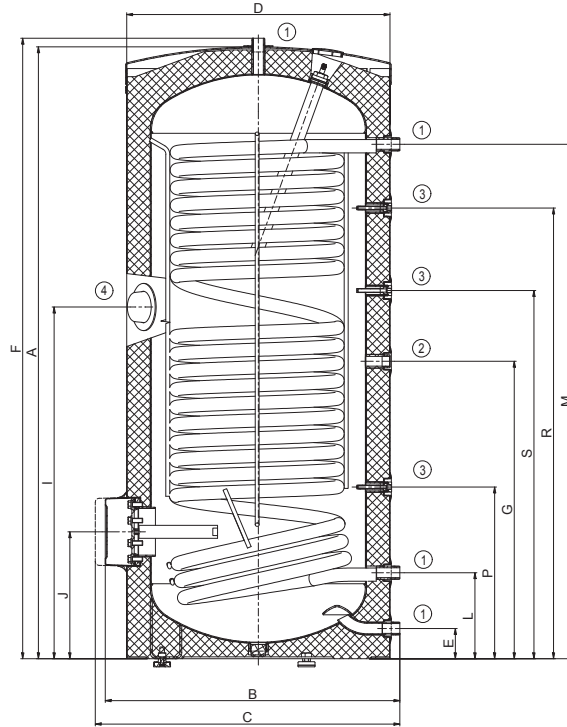

Dimensions [mm]	A	B	C	D	E	F	G	I	J	L	M	P	R	S
<b>OKC 300 NTR/HP</b>	1558	750	775	670	77	1579	760	895	325	219	1309	438	1148	937

SOCKET no. 1 1" outer  
 SOCKET no. 2 3/4" inner  
 SOCKET no. 3 1/2" inner  
 SOCKET no. 4 3/4" inner

**OKC 300 NTR/HP**

Dimensions [mm]	A	B	C	D	E	F	G	I	J	L	M	P	R	S
<b>OKC 500 NTR/HP</b>	1914	812	857	700	55	1790	1023	1310	288	228	1253	592	1409	1128

SOCKET no. 1 1" outer  
 SOCKET no. 2 3/4" inner  
 SOCKET no. 3 5/4" inner  
 SOCKET no. 4 1/2" inner  
 SOCKET no. 5 3/4" inner

**OKC 500 NTR/HP**