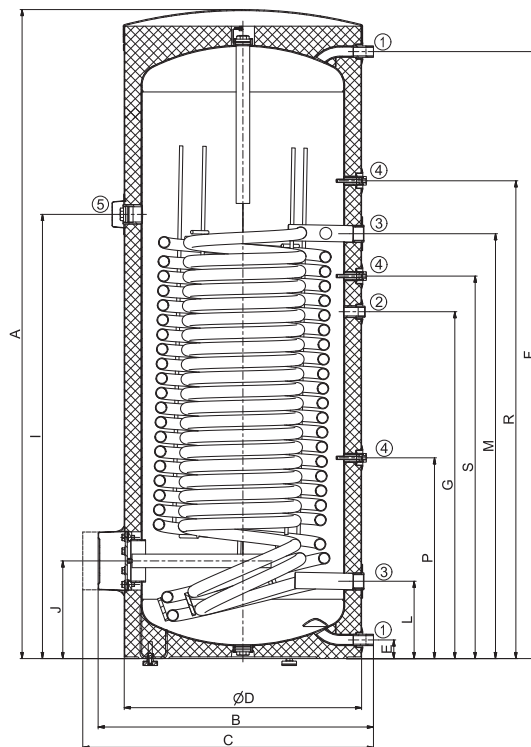

Dimensions [mm]	A	B	C	D	E	F	G	I	J	L	M	P	R	S
<b>OKC 300 NTR/HP</b>	1558	750	775	670	77	1579	760	895	325	219	1309	438	1148	937

SOCKET no. 1 1" outer  
 SOCKET no. 2 3/4" inner  
 SOCKET no. 3 1/2" inner  
 SOCKET no. 4 3/4" inner

**OKC 300 NTR/HP**

Dimensions [mm]	A	B	C	D	E	F	G	I	J	L	M	P	R	S
<b>OKC 500 NTR/HP</b>	1914	812	857	700	55	1790	1023	1310	288	228	1253	592	1409	1128

SOCKET no. 1 1" outer  
 SOCKET no. 2 3/4" inner  
 SOCKET no. 3 5/4" inner  
 SOCKET no. 4 1/2" inner  
 SOCKET no. 5 3/4" inner

**OKC 500 NTR/HP**