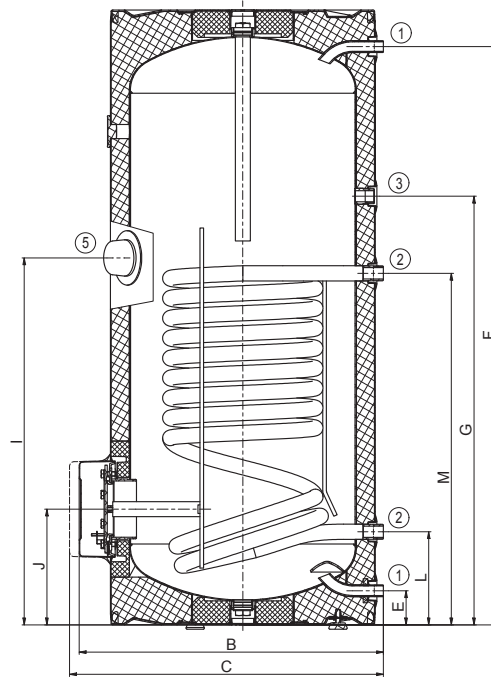

Dimensions [mm]	A	B	C	D	E	F	G	I	J	L	M	P
<b>OKC 200 NTR/BP</b>	1355	660	710	584	75	1275	945	810	255	205	775	350

- SOCKET no. 1 3/4" outer
- SOCKET no. 2 1" outer
- SOCKET no. 3 3/4" inner
- SOCKET no. 4 1/2" inner
- SOCKET no. 5 3/4" inner

OKC 200 NTR/BP

Dimensions [mm]	A	B	C	D	E	F	G	I	J	L	M	N	O	P	R
<b>OKC 200 NTRR/BP</b>	1355	660	710	584	75	1275	855	675	255	205	645	705	1145	350	915

- SOCKET no. 1 3/4" outer
- SOCKET no. 2 1" outer
- SOCKET no. 3 3/4" inner
- SOCKET no. 4 1/2" inner
- SOCKET no. 5 3/4" inner