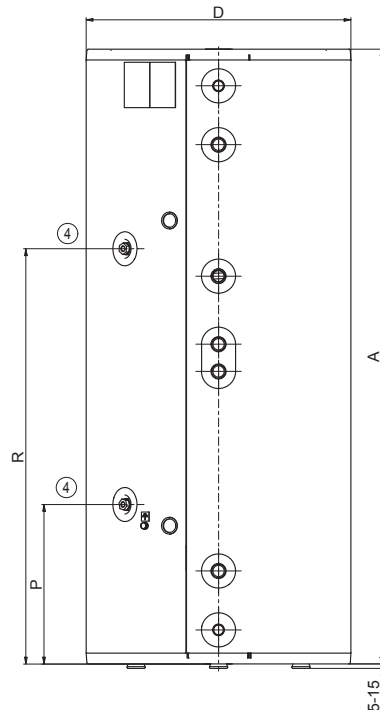

Dimensions [mm]	A	B	C	D	E	F	G	I	J	L	M	P
<b>OKC 200 NTR/BP</b>	1355	660	710	584	75	1275	945	810	255	205	775	350

- SOCKET no. 1 3/4" outer
- SOCKET no. 2 1" outer
- SOCKET no. 3 3/4" inner
- SOCKET no. 4 1/2" inner
- SOCKET no. 5 3/4" inner

OKC 200 NTR/BP

Dimensions [mm]	A	B	C	D	E	F	G	I	J	L	M	N	O	P	R
<b>OKC 200 NTRR/BP</b>	1355	660	710	584	75	1275	855	675	255	205	645	705	1145	350	915

- SOCKET no. 1 3/4" outer
- SOCKET no. 2 1" outer
- SOCKET no. 3 3/4" inner
- SOCKET no. 4 1/2" inner
- SOCKET no. 5 3/4" inner