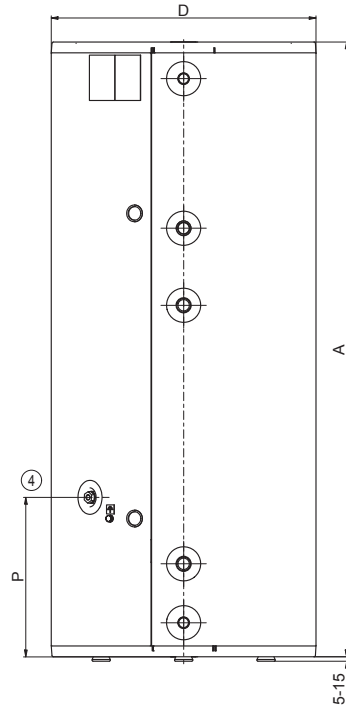

Dimensions [mm]	A	B	C	D	E	F	G	I	J	L	M	P
<b>OKC 200 NTR/BP</b>	1355	660	710	584	75	1275	945	810	255	205	775	350

- SOCKET no. 1 3/4" outer
- SOCKET no. 2 1" outer
- SOCKET no. 3 3/4" inner
- SOCKET no. 4 1/2" inner
- SOCKET no. 5 3/4" inner

OKC 200 NTR/BP

Dimensions [mm]	A	B	C	D	E	F	G	I	J	L	M	N	O	P	R
<b>OKC 200 NTRR/BP</b>	1355	660	710	584	75	1275	855	675	255	205	645	705	1145	350	915

- SOCKET no. 1 3/4" outer
- SOCKET no. 2 1" outer
- SOCKET no. 3 3/4" inner
- SOCKET no. 4 1/2" inner
- SOCKET no. 5 3/4" inner